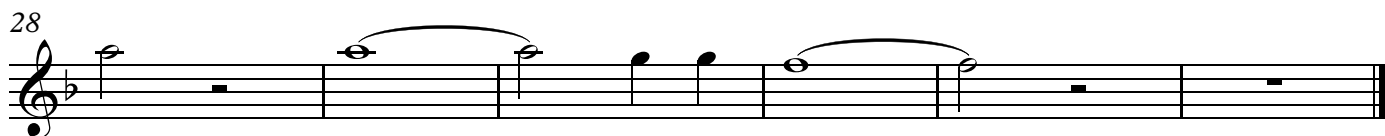

High C Melody

I'll Fly Away

Key of Eb

♩ = 200

Low C Melody

I'll Fly Away

Key of Eb

♩ = 200

High Bb Melody

I'll Fly Away

Key of Eb

♩ = 200

Low Bb Melody

I'll Fly Away

Key of Eb

♩ = 200

E♭ Melody

I'll Fly Away

Key of E♭

♩ = 200

Bb Bass Line

I'll Fly Away

Key of Eb

♩ = 200