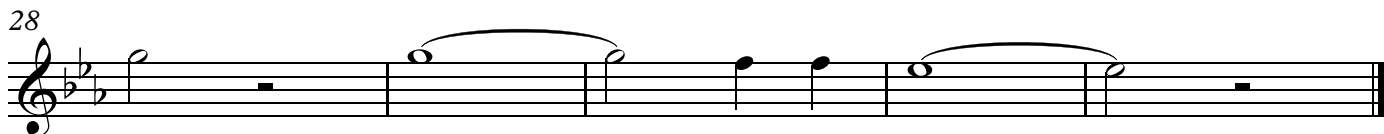

High C Melody

I'll Fly Away

Key of Eb

♩ = 200

Low C Melody

I'll Fly Away

Key of Eb

♩ = 200

High Bb Melody

I'll Fly Away

Key of Eb

♩ = 200

Low Bb Melody

I'll Fly Away

Key of Eb

♩ = 200

E♭ Melody

I'll Fly Away

Key of E♭

♩ = 200

Bb Bass Line

I'll Fly Away

Key of Eb

♩ = 200