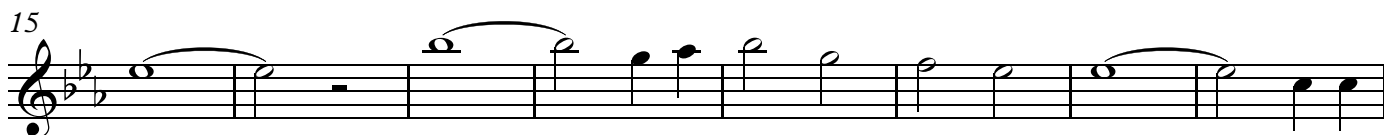

High C Melody

I'll Fly Away

Key of Eb

♩ = 200

Low C Melody

I'll Fly Away

Key of Eb

♩ = 200

High Bb Melody

I'll Fly Away

Key of Eb

♩ = 200

Low Bb Melody

I'll Fly Away

Key of Eb

♩ = 200

E♭ Melody

I'll Fly Away

Key of E♭

♩ = 200

Bb Bass Line

I'll Fly Away

Key of Eb

♩ = 200