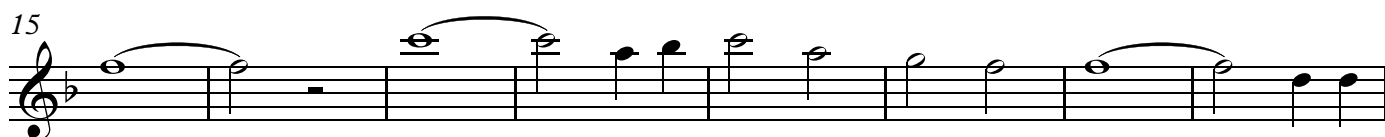

High C Melody

I'll Fly Away

Key of Eb

♩ = 200

Low C Melody

I'll Fly Away

Key of Eb

♩ = 200

High Bb Melody

I'll Fly Away

Key of Eb

♩ = 200

Low Bb Melody

I'll Fly Away

Key of Eb

♩ = 200

E♭ Melody

I'll Fly Away

Key of E♭

♩ = 200

Bb Bass Line

I'll Fly Away

Key of Eb

♩ = 200