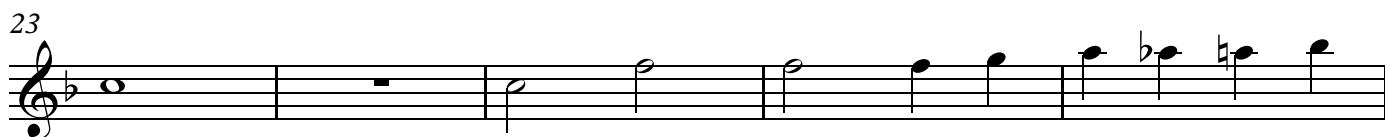

High C Melody

I'll Fly Away

Key of Eb

♩ = 200

Low C Melody

I'll Fly Away

Key of Eb

♩ = 200

High Bb Melody

I'll Fly Away

Key of Eb

♩ = 200

Low Bb Melody

I'll Fly Away

Key of Eb

♩ = 200

E♭ Melody

I'll Fly Away

Key of E♭

♩ = 200

Bb Bass Line

I'll Fly Away

Key of Eb

♩ = 200