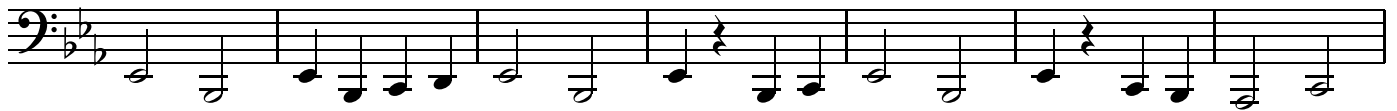

Tuba

I'll Fly Away

Key of Eb

♩ = 200

8

15

22

28