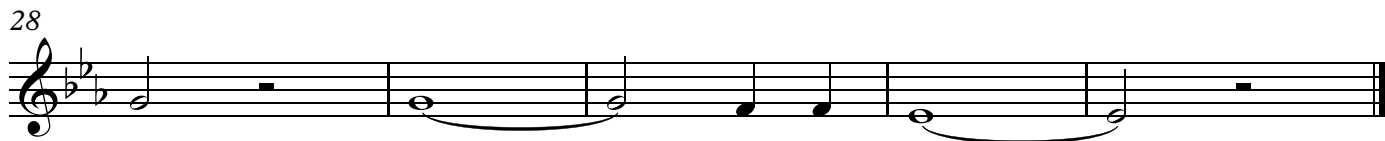

High C Melody

I'll Fly Away

Key of Eb

♩ = 200

Low C Melody

I'll Fly Away

Key of Eb

♩ = 200

High Bb Melody

I'll Fly Away

Key of Eb

♩ = 200

Low Bb Melody

I'll Fly Away

Key of Eb

♩ = 200

E♭ Melody

I'll Fly Away

Key of E♭

♩ = 200

Bb Bass Line

I'll Fly Away

Key of Eb

♩ = 200