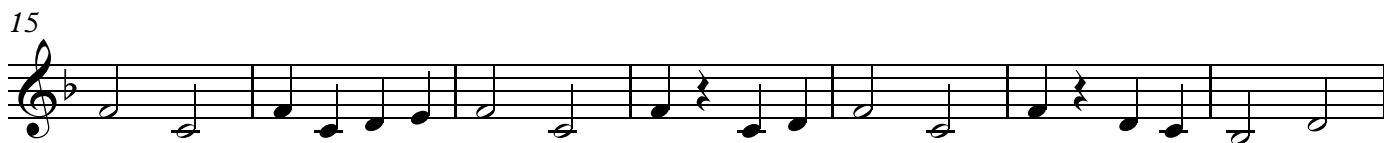

High C Melody

I'll Fly Away

Key of Eb

♩ = 200

Low C Melody

I'll Fly Away

Key of Eb

♩ = 200

High Bb Melody

I'll Fly Away

Key of Eb

♩ = 200

Low Bb Melody

I'll Fly Away

Key of Eb

♩ = 200

E♭ Melody

I'll Fly Away

Key of E♭

♩ = 200

Bb Bass Line

I'll Fly Away

Key of Eb

♩ = 200