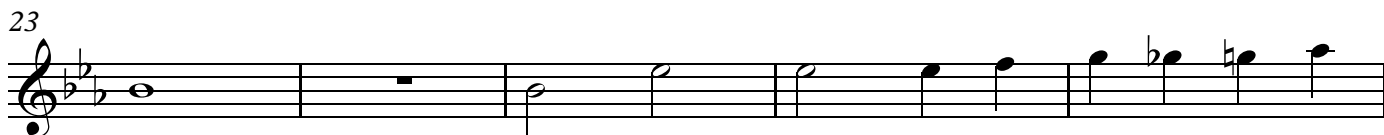

High C Melody

I'll Fly Away

Key of Eb

♩ = 200

Low C Melody

I'll Fly Away

Key of Eb

♩ = 200

High Bb Melody

I'll Fly Away

Key of Eb

♩ = 200

Low Bb Melody

I'll Fly Away

Key of Eb

♩ = 200

E♭ Melody

I'll Fly Away

Key of E♭

♩ = 200

Bb Bass Line

I'll Fly Away

Key of Eb

♩ = 200