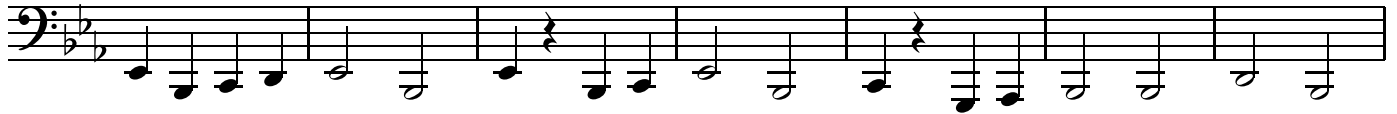

Tuba

I'll Fly Away

Key of Eb

♩ = 200

8

15

22

28