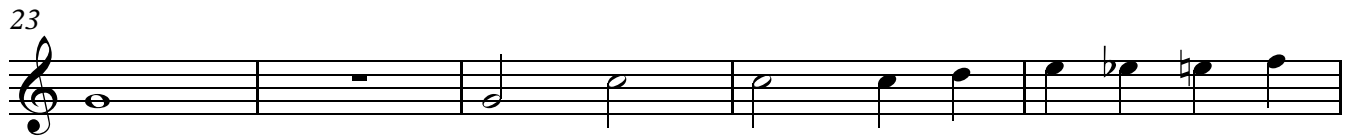

High C Melody

I'll Fly Away

Key of Eb

♩ = 200

Low C Melody

I'll Fly Away

Key of Eb

♩ = 200

High Bb Melody

I'll Fly Away

Key of Eb

♩ = 200

Low Bb Melody

I'll Fly Away

Key of Eb

♩ = 200

E♭ Melody

I'll Fly Away

Key of E♭

♩ = 200

Bb Bass Line

I'll Fly Away

Key of Eb

♩ = 200