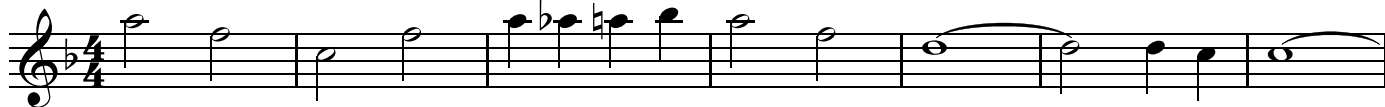

High C Melody

I'll Fly Away

Key of Eb

♩ = 200

Low C Melody

I'll Fly Away

Key of Eb

♩ = 200

High Bb Melody

I'll Fly Away

Key of Eb

♩ = 200

Low Bb Melody

I'll Fly Away

Key of Eb

♩ = 200

E♭ Melody

I'll Fly Away

Key of E♭

♩ = 200

Bb Bass Line

I'll Fly Away

Key of Eb

♩ = 200