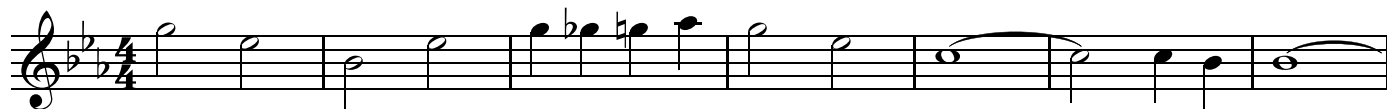

High C Melody

I'll Fly Away

Key of Eb

♩ = 200

Low C Melody

I'll Fly Away

Key of Eb

♩ = 200

High Bb Melody

I'll Fly Away

Key of Eb

♩ = 200

Low Bb Melody

I'll Fly Away

Key of Eb

♩ = 200

E♭ Melody

I'll Fly Away

Key of E♭

♩ = 200

Bb Bass Line

I'll Fly Away

Key of Eb

♩ = 200